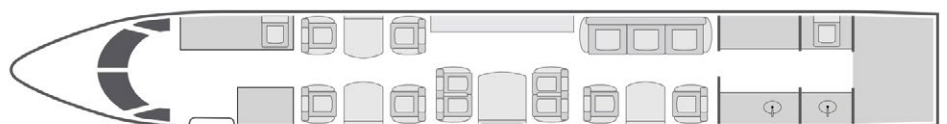

Gulfstream GIV-SP

13

Passengers

Onboard Wi-Fi

California, USA

Home Base

- + Comfortable 13 passenger executive seating configuration with a 2013 refurbished interior
- + Entertainment system with DVD/CD player and personal controls
- + Airshow with multiple bulkhead monitors
- + Satellite phone system
- + Berths up to 6 passengers
- + Equipped with domestic Wi-Fi
- + 2 fully enclosed private lavatories
- + Full aft galley with oven and microwave

Beds	5
Lavatories	2
Wi-Fi	Yes
Range	4,200 NM
Cabin Height	6'2"
Cabin Length	45'1"
Cabin Width	7'4"