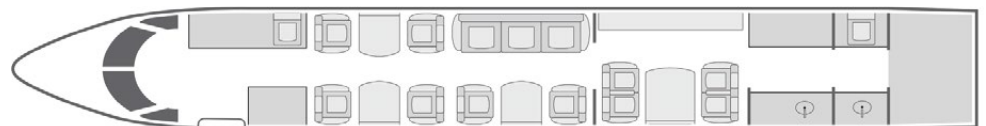

Gulfstream GIV-SP

13

Passengers

Onboard Wi-Fi

California, USA

Home Base

- + 13 passenger seating configuration with forward four-place club seating, mid-cabin three-place divan opposite two-place club seating, and aft cabin four-place conference table
- + 2003 model aircraft with a 2015 upgraded interior
- + Entertainment system with DVD/CD player and iPod connectivity
- + Airshow with dual cabin monitors
- + Equipped with complimentary domestic Wi-Fi
- + Satellite phone system
- + Sleeps up to 6 passengers
- + Forward and aft lavatories
- + Full aft galley with oven and microwave

Beds	5
Lavatories	2
Wi-Fi	Yes
Range	4,200 NM
Cabin Height	6'2"
Cabin Length	45'1"
Cabin Width	7'3"