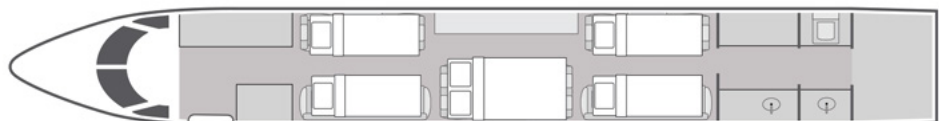

# Gulfstream GIV-SP

16

Passengers

Onboard Wi-Fi

New York, USA

Home Base

- + Comfortable 16 passenger executive configuration
- + Interior refurbished in 2019
- + Equipped with complimentary domestic 3G Wi-Fi
- + Full gourmet aft galley with microwave and high-temp oven
- + In-flight entertainment system includes: Airshow, Sony DVD player, CD player, and dual cabin monitors
- + Satcom Phone system and 115 volt plug-in capability
- + Aircraft is able to berth up to 6 passengers total
- + Fully enclosed private aft lavatory

Beds	5
Lavatories	1
Wi-Fi	Yes
Range	4,200 NM
Cabin Height	6'2"
Cabin Length	45'1"
Cabin Width	7'4"

Sleeps up to six

[flyjetedge.com](http://flyjetedge.com)