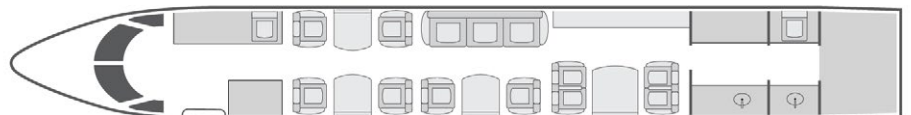

Gulfstream GIV-SP

13

Passengers

Onboard WiFi

New York, USA

Home Base

- + Spacious 13-passenger configuration features mid-cabin three-place divan, forward club, and aft conference group
- + Entertainment system featuring dual CD/DVD players, full speakers with equalizer, 13" side monitor, and video monitors at individual seats
- + Domestic and international Wi-Fi internet
- + Full-service aft galley with conventional oven, microwave oven, and dual coffeemakers

Beds	5
Lavatories	2
WiFi	Yes
Range	4,200 NM
Cabin Height	6'2"
Cabin Length	45'1"
Cabin Width	7'4"