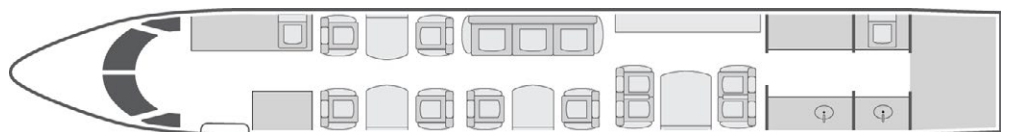

Gulfstream GIV-SP

13

Passengers

Onboard Wi-Fi

California, USA

Home Base

- + Comfortable 13 passenger executive seating configuration with a 2016 refurbished interior
- + Entertainment system with DVD/CD player and personal controls
- + Airshow with multiple bulkhead monitors
- + Satellite phone system
- + Berths up to 6 passengers
- + Equipped with domestic Wi-Fi
- + 2 fully enclosed private lavatories
- + Full aft galley with oven and microwave

Beds	5
Lavatories	2
Wi-Fi	Yes
Range	4,200 NM
Cabin Height	6'2"
Cabin Length	45'1"
Cabin Width	7'3"