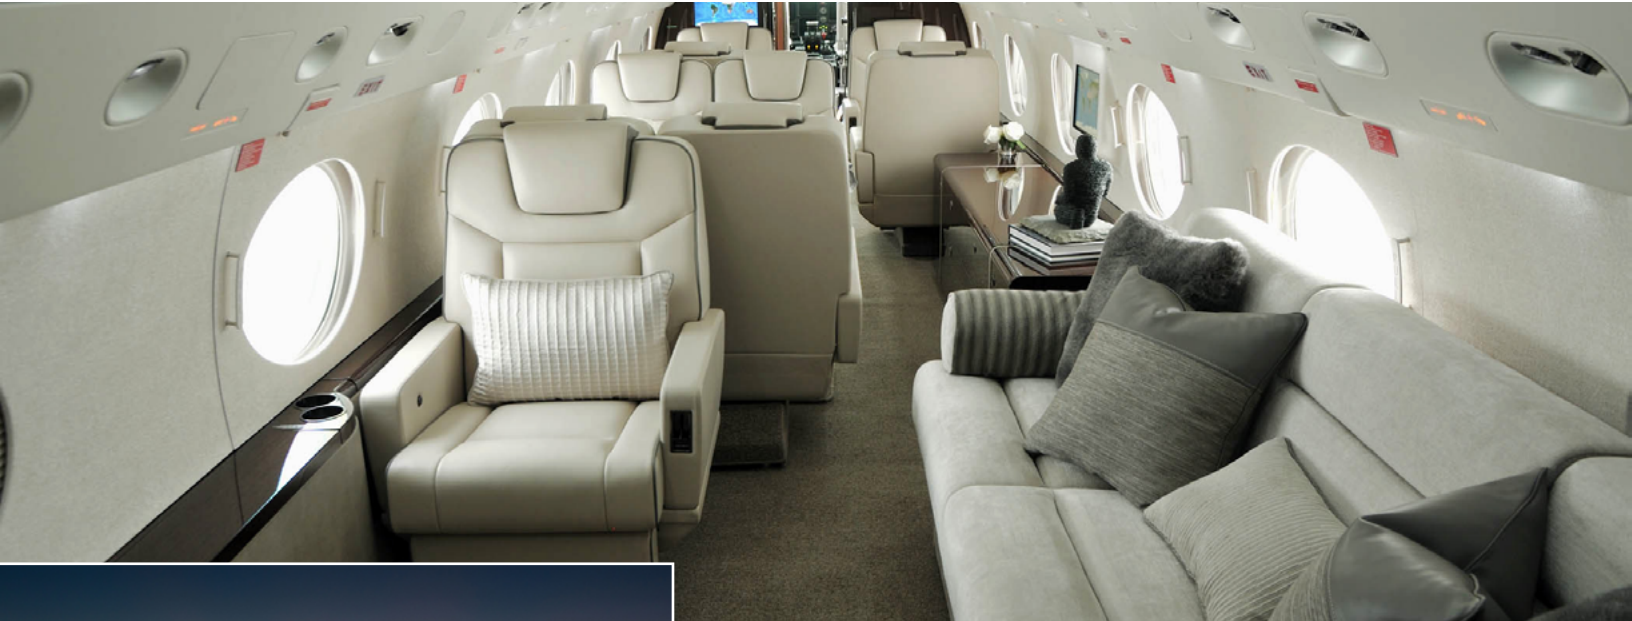

# Gulfstream GIV-SP

14

Passengers

Onboard Wi-Fi

California, USA

Home Base

- + 2017 interior featuring forward four place club seats, mid cabin four-place conference group, aft cabin four place divan opposite two place club seats
- + AdonisOne™ in-flight entertainment system with wireless access to movies
- + DVD/CD player with 20" forward monitor, mid-cabin & aft 18" monitors
- + Bose™ passenger audio system
- + Full galley with convection and microwave ovens and dual coffee makers
- + Forward crew and aft passenger lavatories
- + Gogo™ wireless internet with Gogo Text & Talk™
- + Airshow 500 in-flight tracking
- + Sleeps up to six passengers

Beds	5
Lavatories	2
Wi-Fi	Yes
Range	4,200 NM
Cabin Height	6'2"
Cabin Length	45'1"
Cabin Width	7'3"

flyjetedge.com