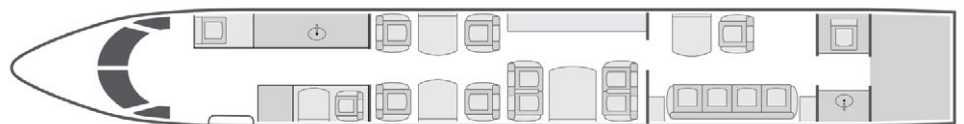

Gulfstream G550

13

Passengers

Onboard Wi-Fi

Florida, USA

Home Base

- + Lavish 13 passenger leather interior equipped with a certified crew rest compartment
- + Equipped with domestic and international Wi-Fi with associated fees
- + Deluxe gourmet forward galley with microwave & convection ovens, one TIA Maker and one Nespresso
- + Features both a forward and aft private lavatory with deluxe bidet with full remote control
- + Extravagant entertainment system featuring one 24" HD LCD monitor with two Blu-ray players, five 7" HD compatible LCD personal monitors, three 20" HD LCD monitors, and one 10" monitor for the forward crew rest area

Beds	5
Lavatories	2
Wi-Fi	Yes
Range	6,750 NM
Cabin Height	6'2"
Cabin Length	43'11"
Cabin Width	7'4"