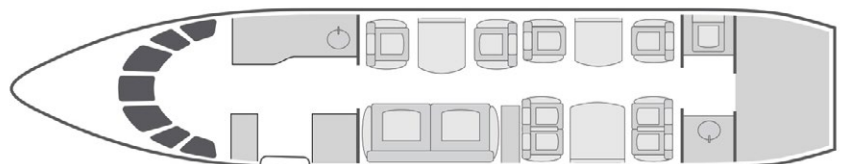

flyjetedge.com